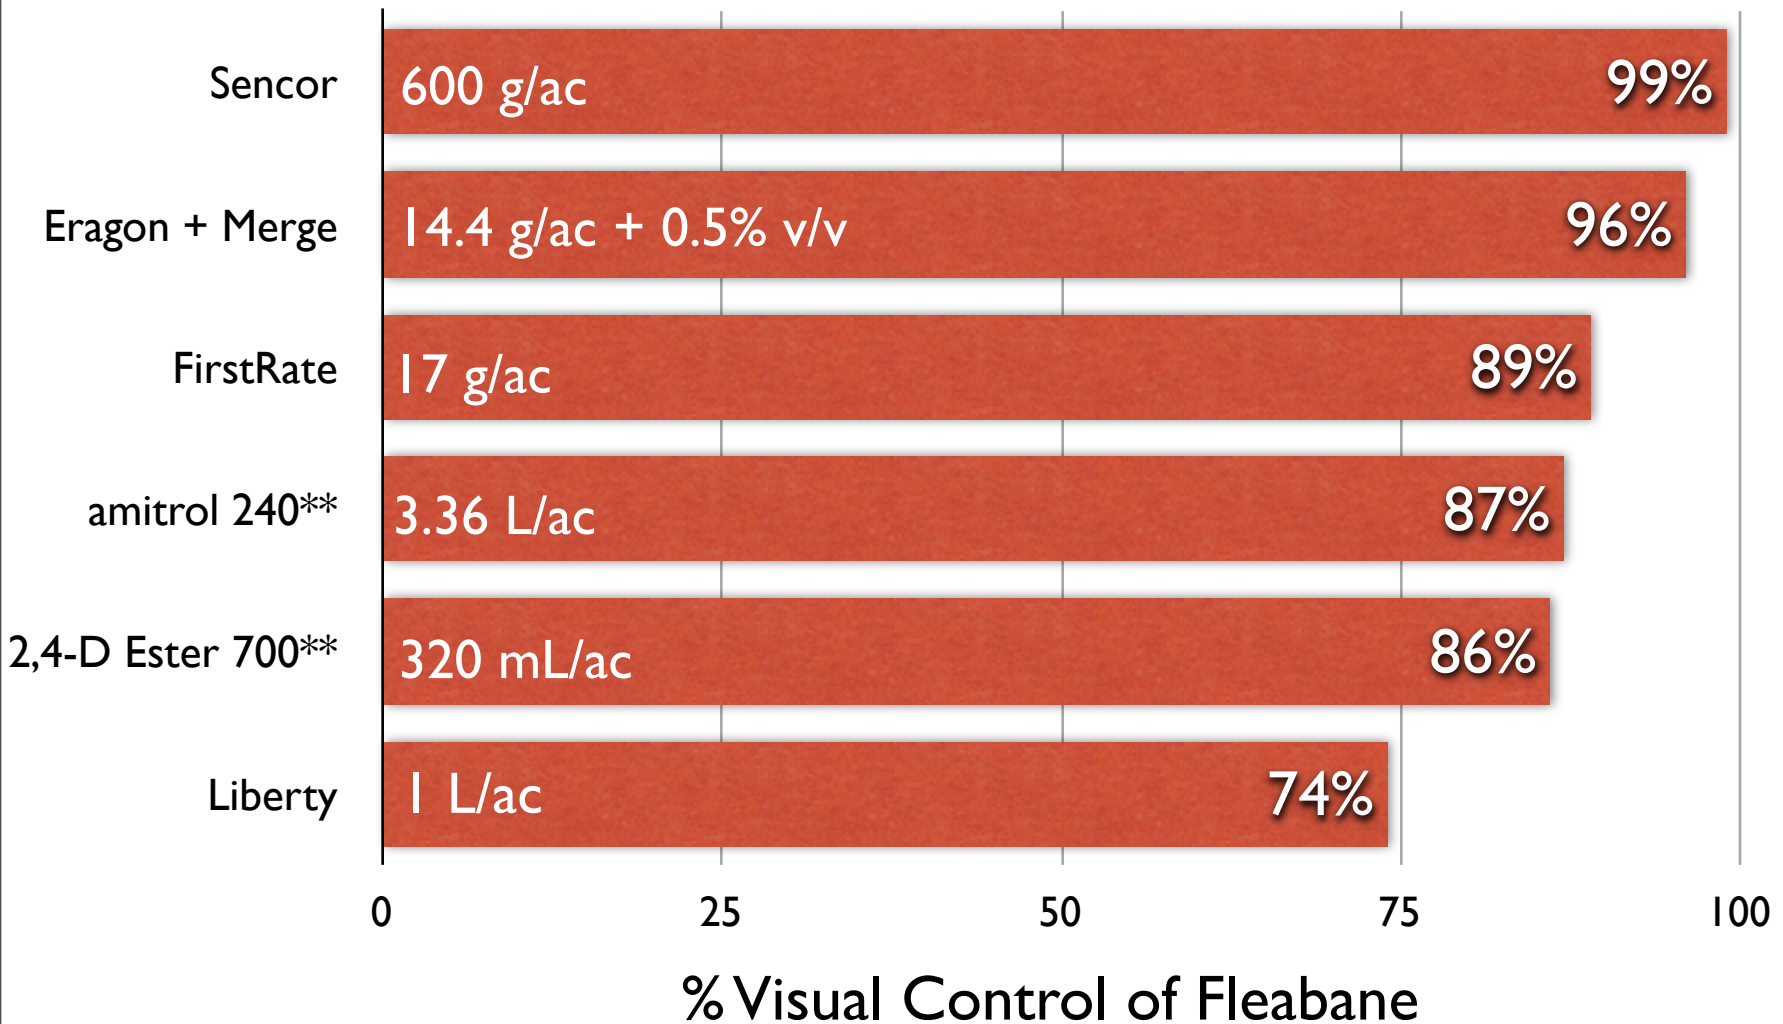

Control of Canada fleabane with glyphosate tank-mix partners applied prior to planting soybean

* glyphosate applied at 900 gai/ha (e.g. Roundup Weathermax at 0.67 L/ac)

** Must be applied 7 days prior to planting soybean